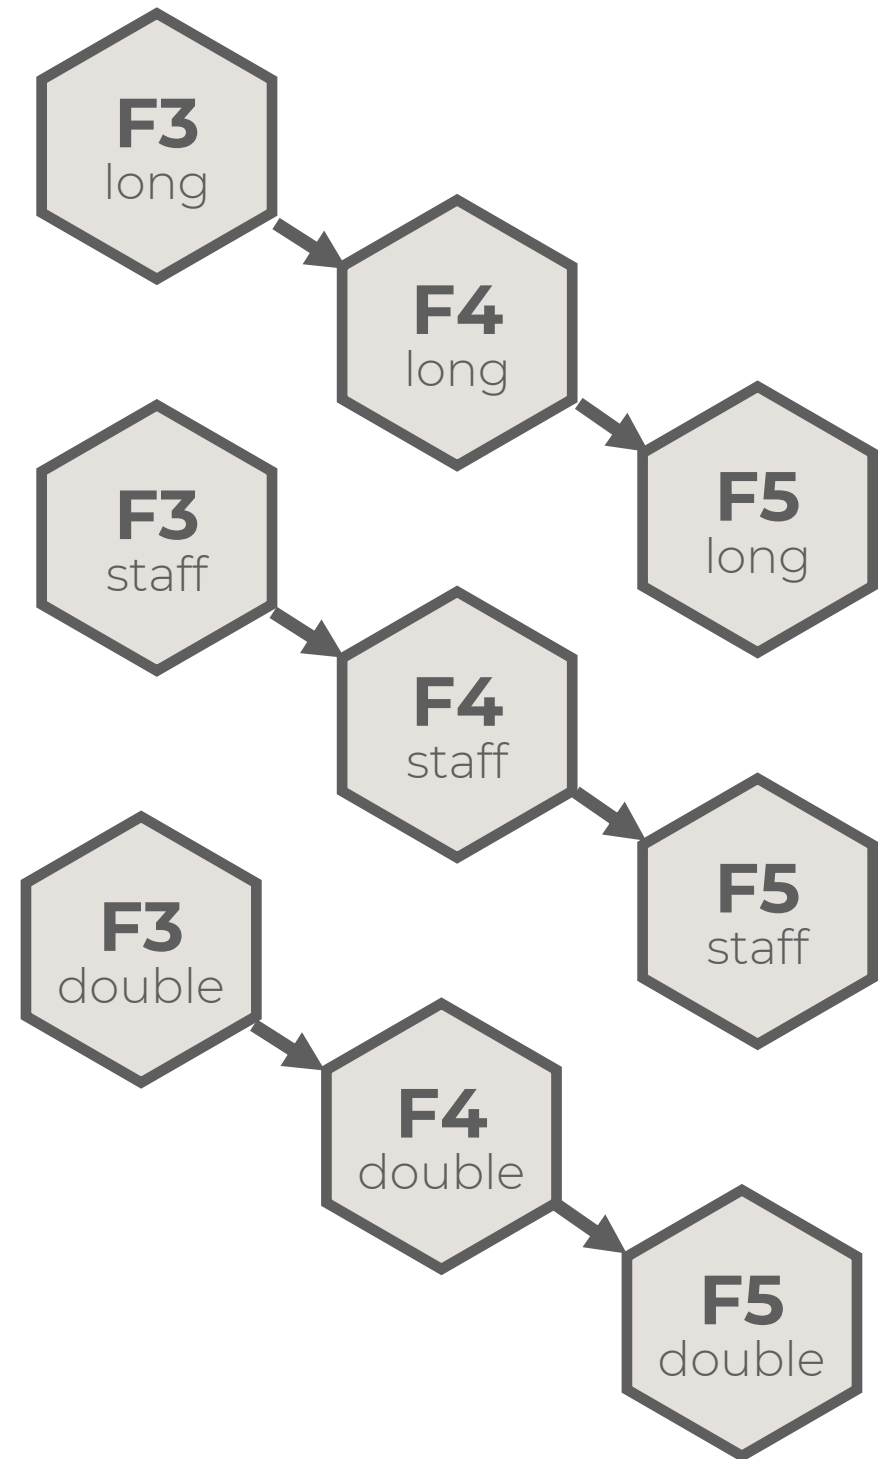

ADVANCED EDUCATION