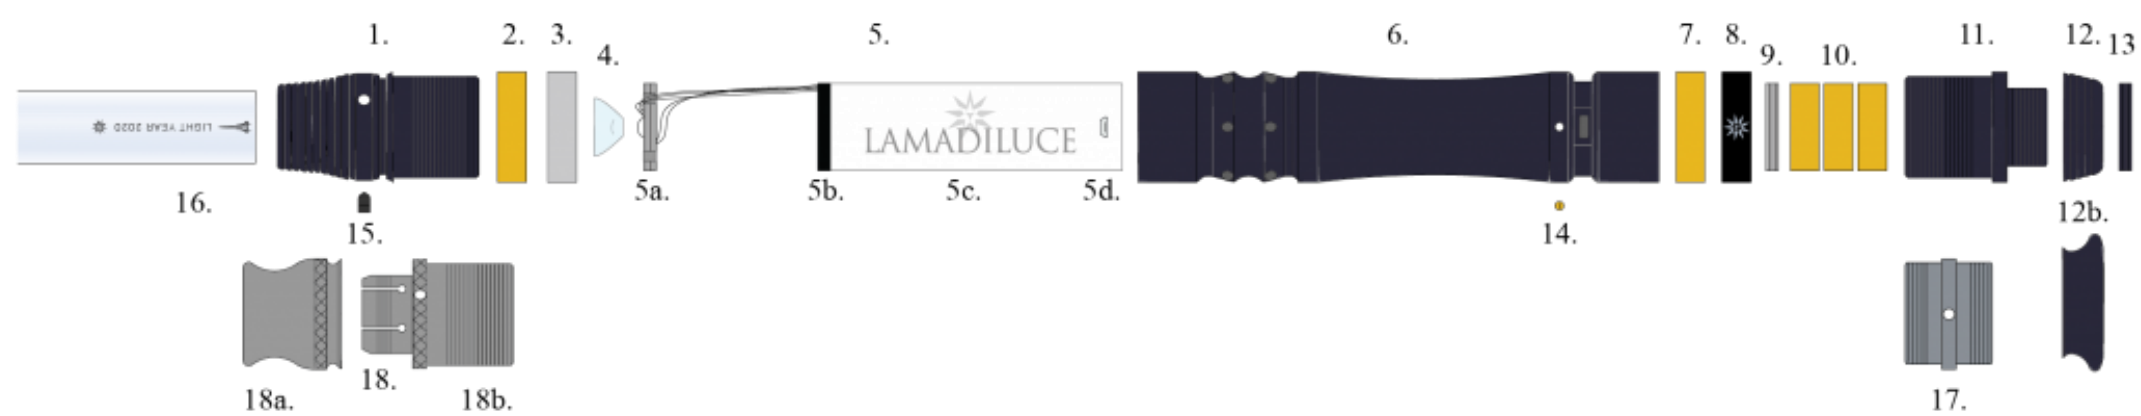

Official lightsabers have a modular design to be combined into saberstaff or used as dual daggers.

INSTRUCTOR COURSE TYPICAL COST (2024)

FREEDOM OF CHOICE AMONG SEVERAL OPTIONS

**IN-PERSON
COURSE & EXAM**
(8 DAYS)