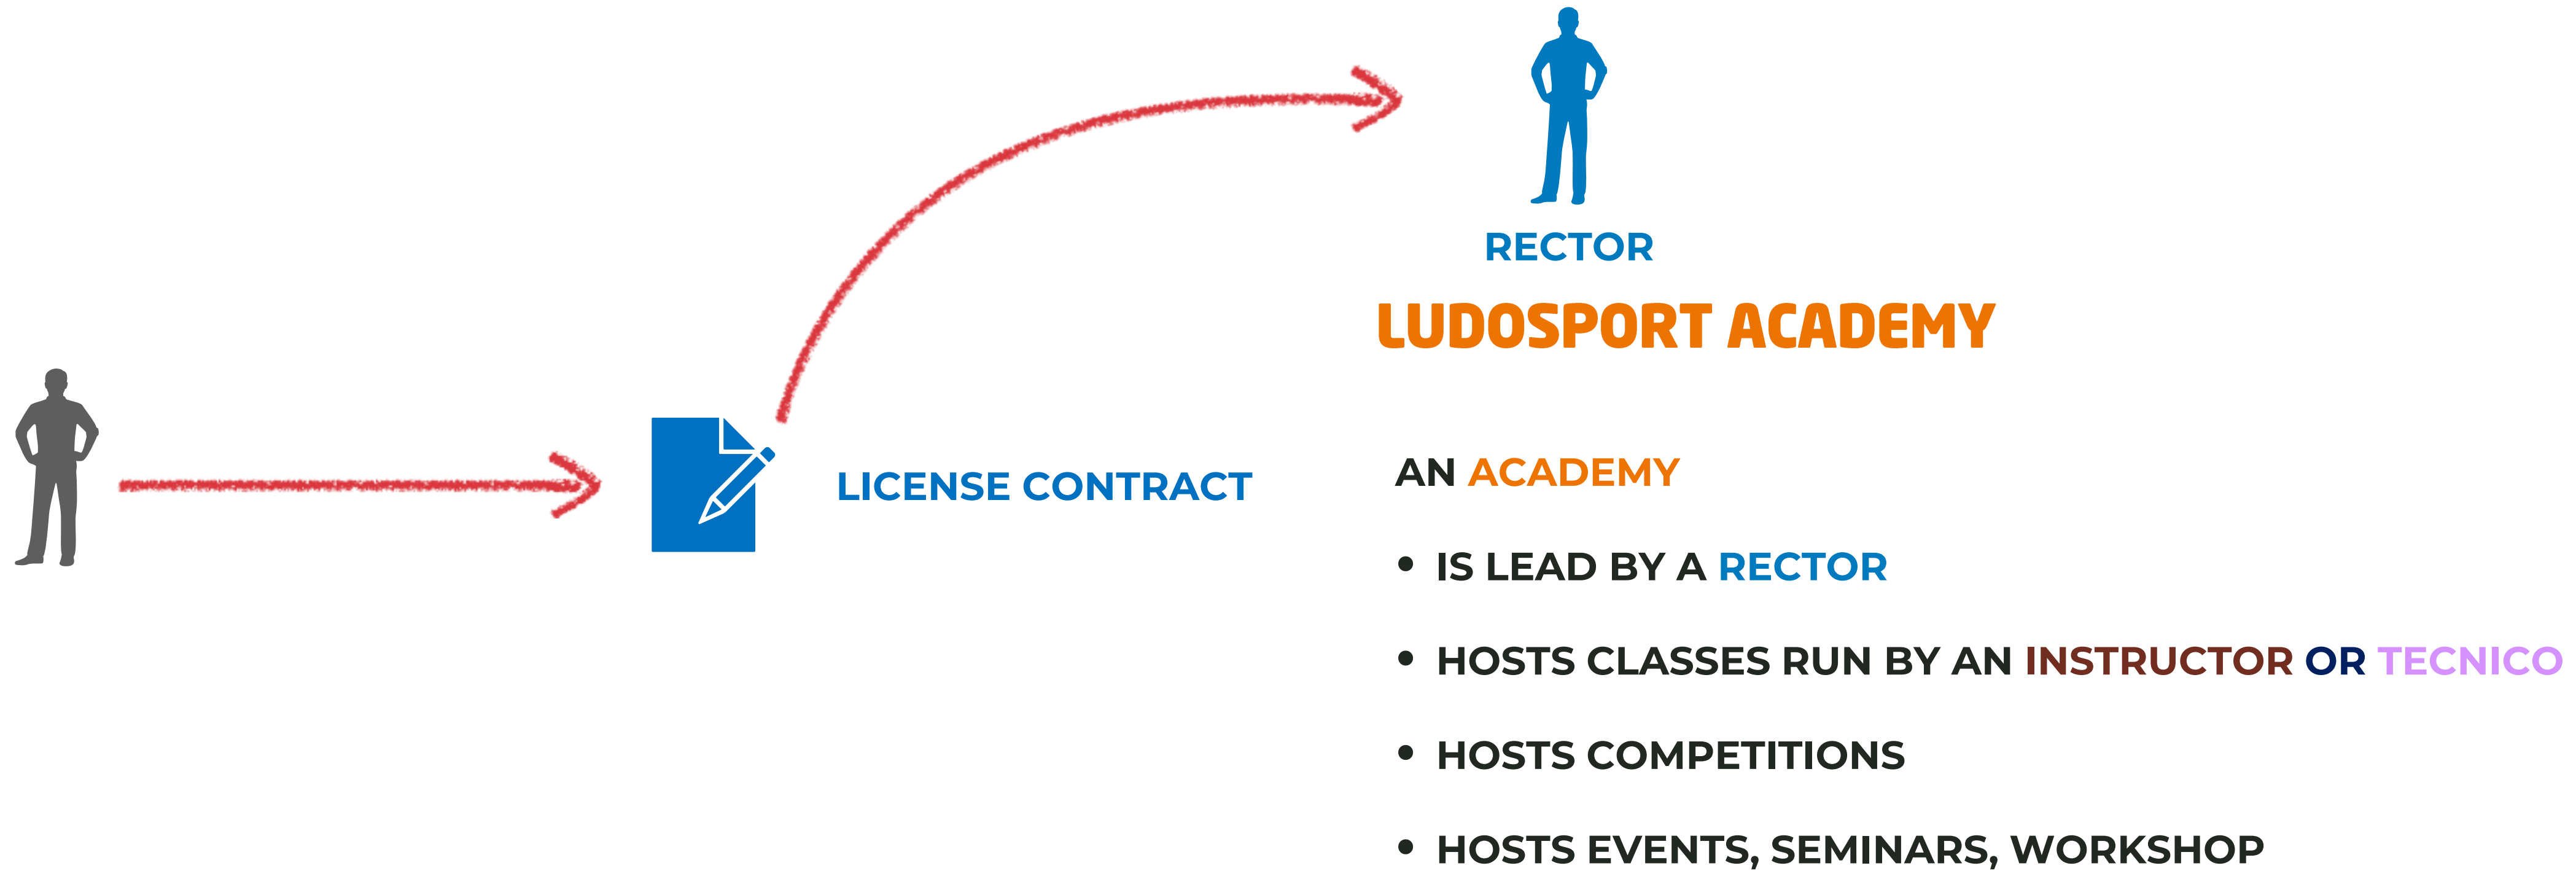

JOIN THE SPORT SIDE

MANAGER PATH | BECOMING RECTOR OF AN ACADEMY