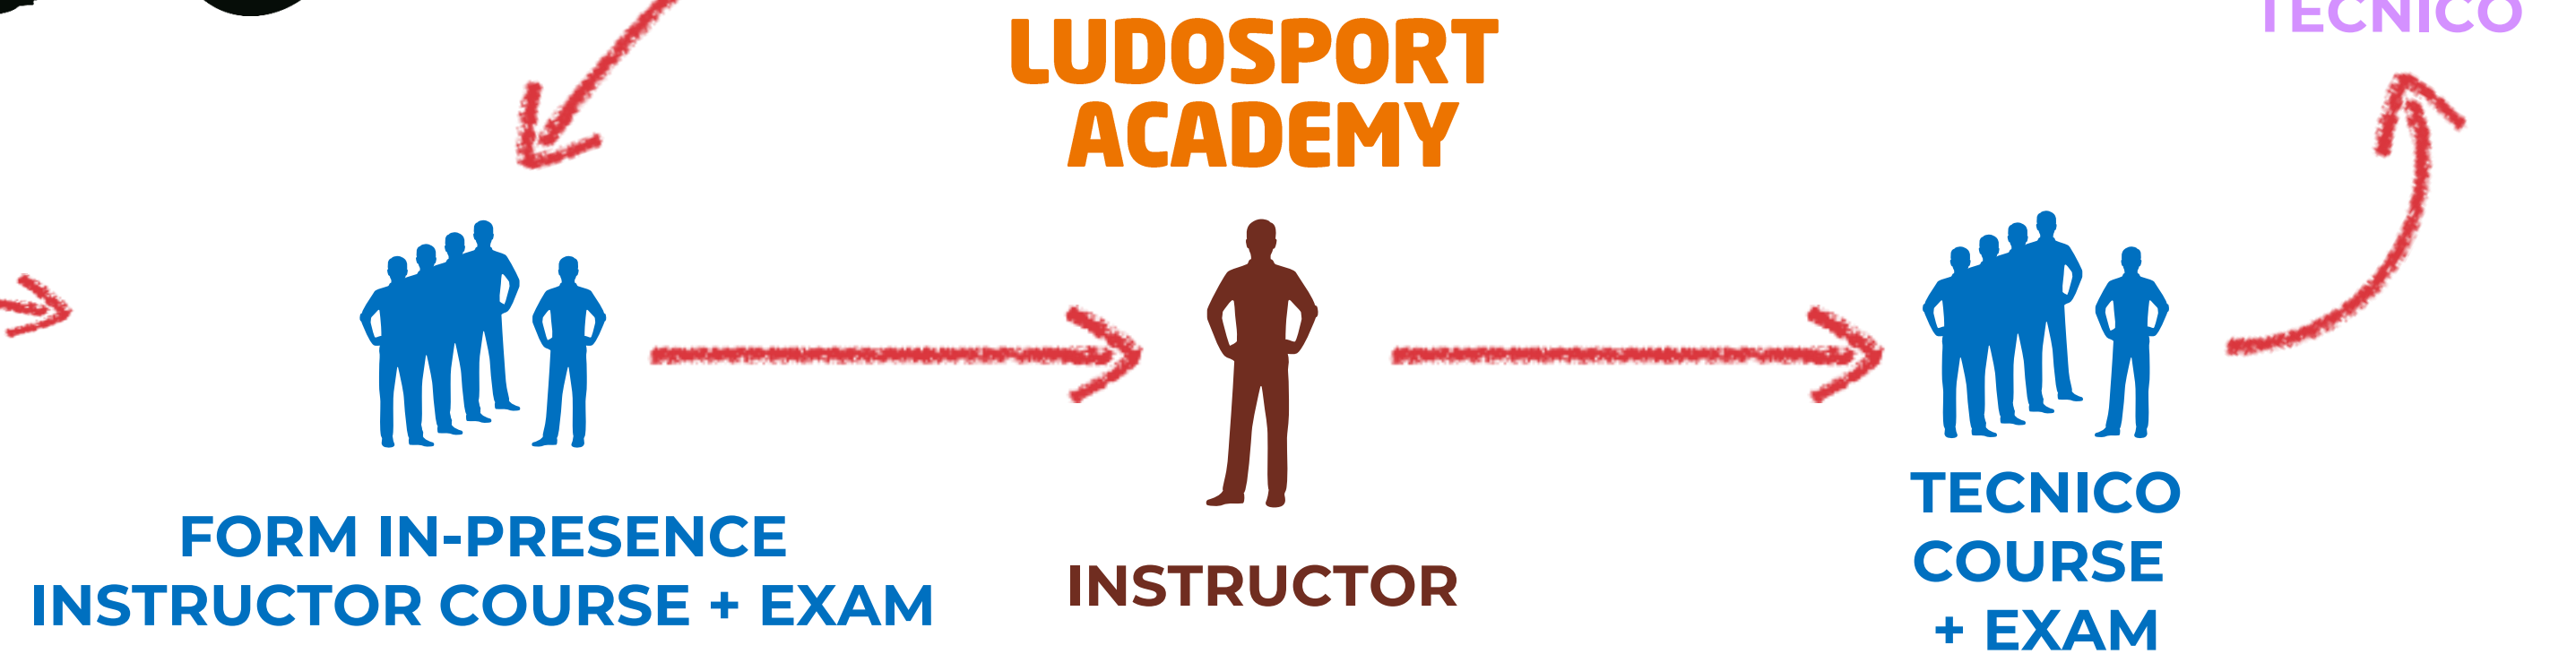

MANAGER PATH | BECOMING RECTOR OF AN ACADEMY

JOIN THE SPORT SIDE

TEACHER PATH | INSTRUCTOR AND TECNICO GROWTH

Optional support for preparation:

INSTRUCTORS OF A LUDOSPORT FORM

- LEAD PERIODICAL CLASSES OR SEMINARS FOR MEMBERS TO TRAIN THEM IN THAT FORM
- CAN ACCESS COURSES TO BECOME **TECNICO** AFTER AT LEAST 1 YEAR TEACHING EXPERIENCE